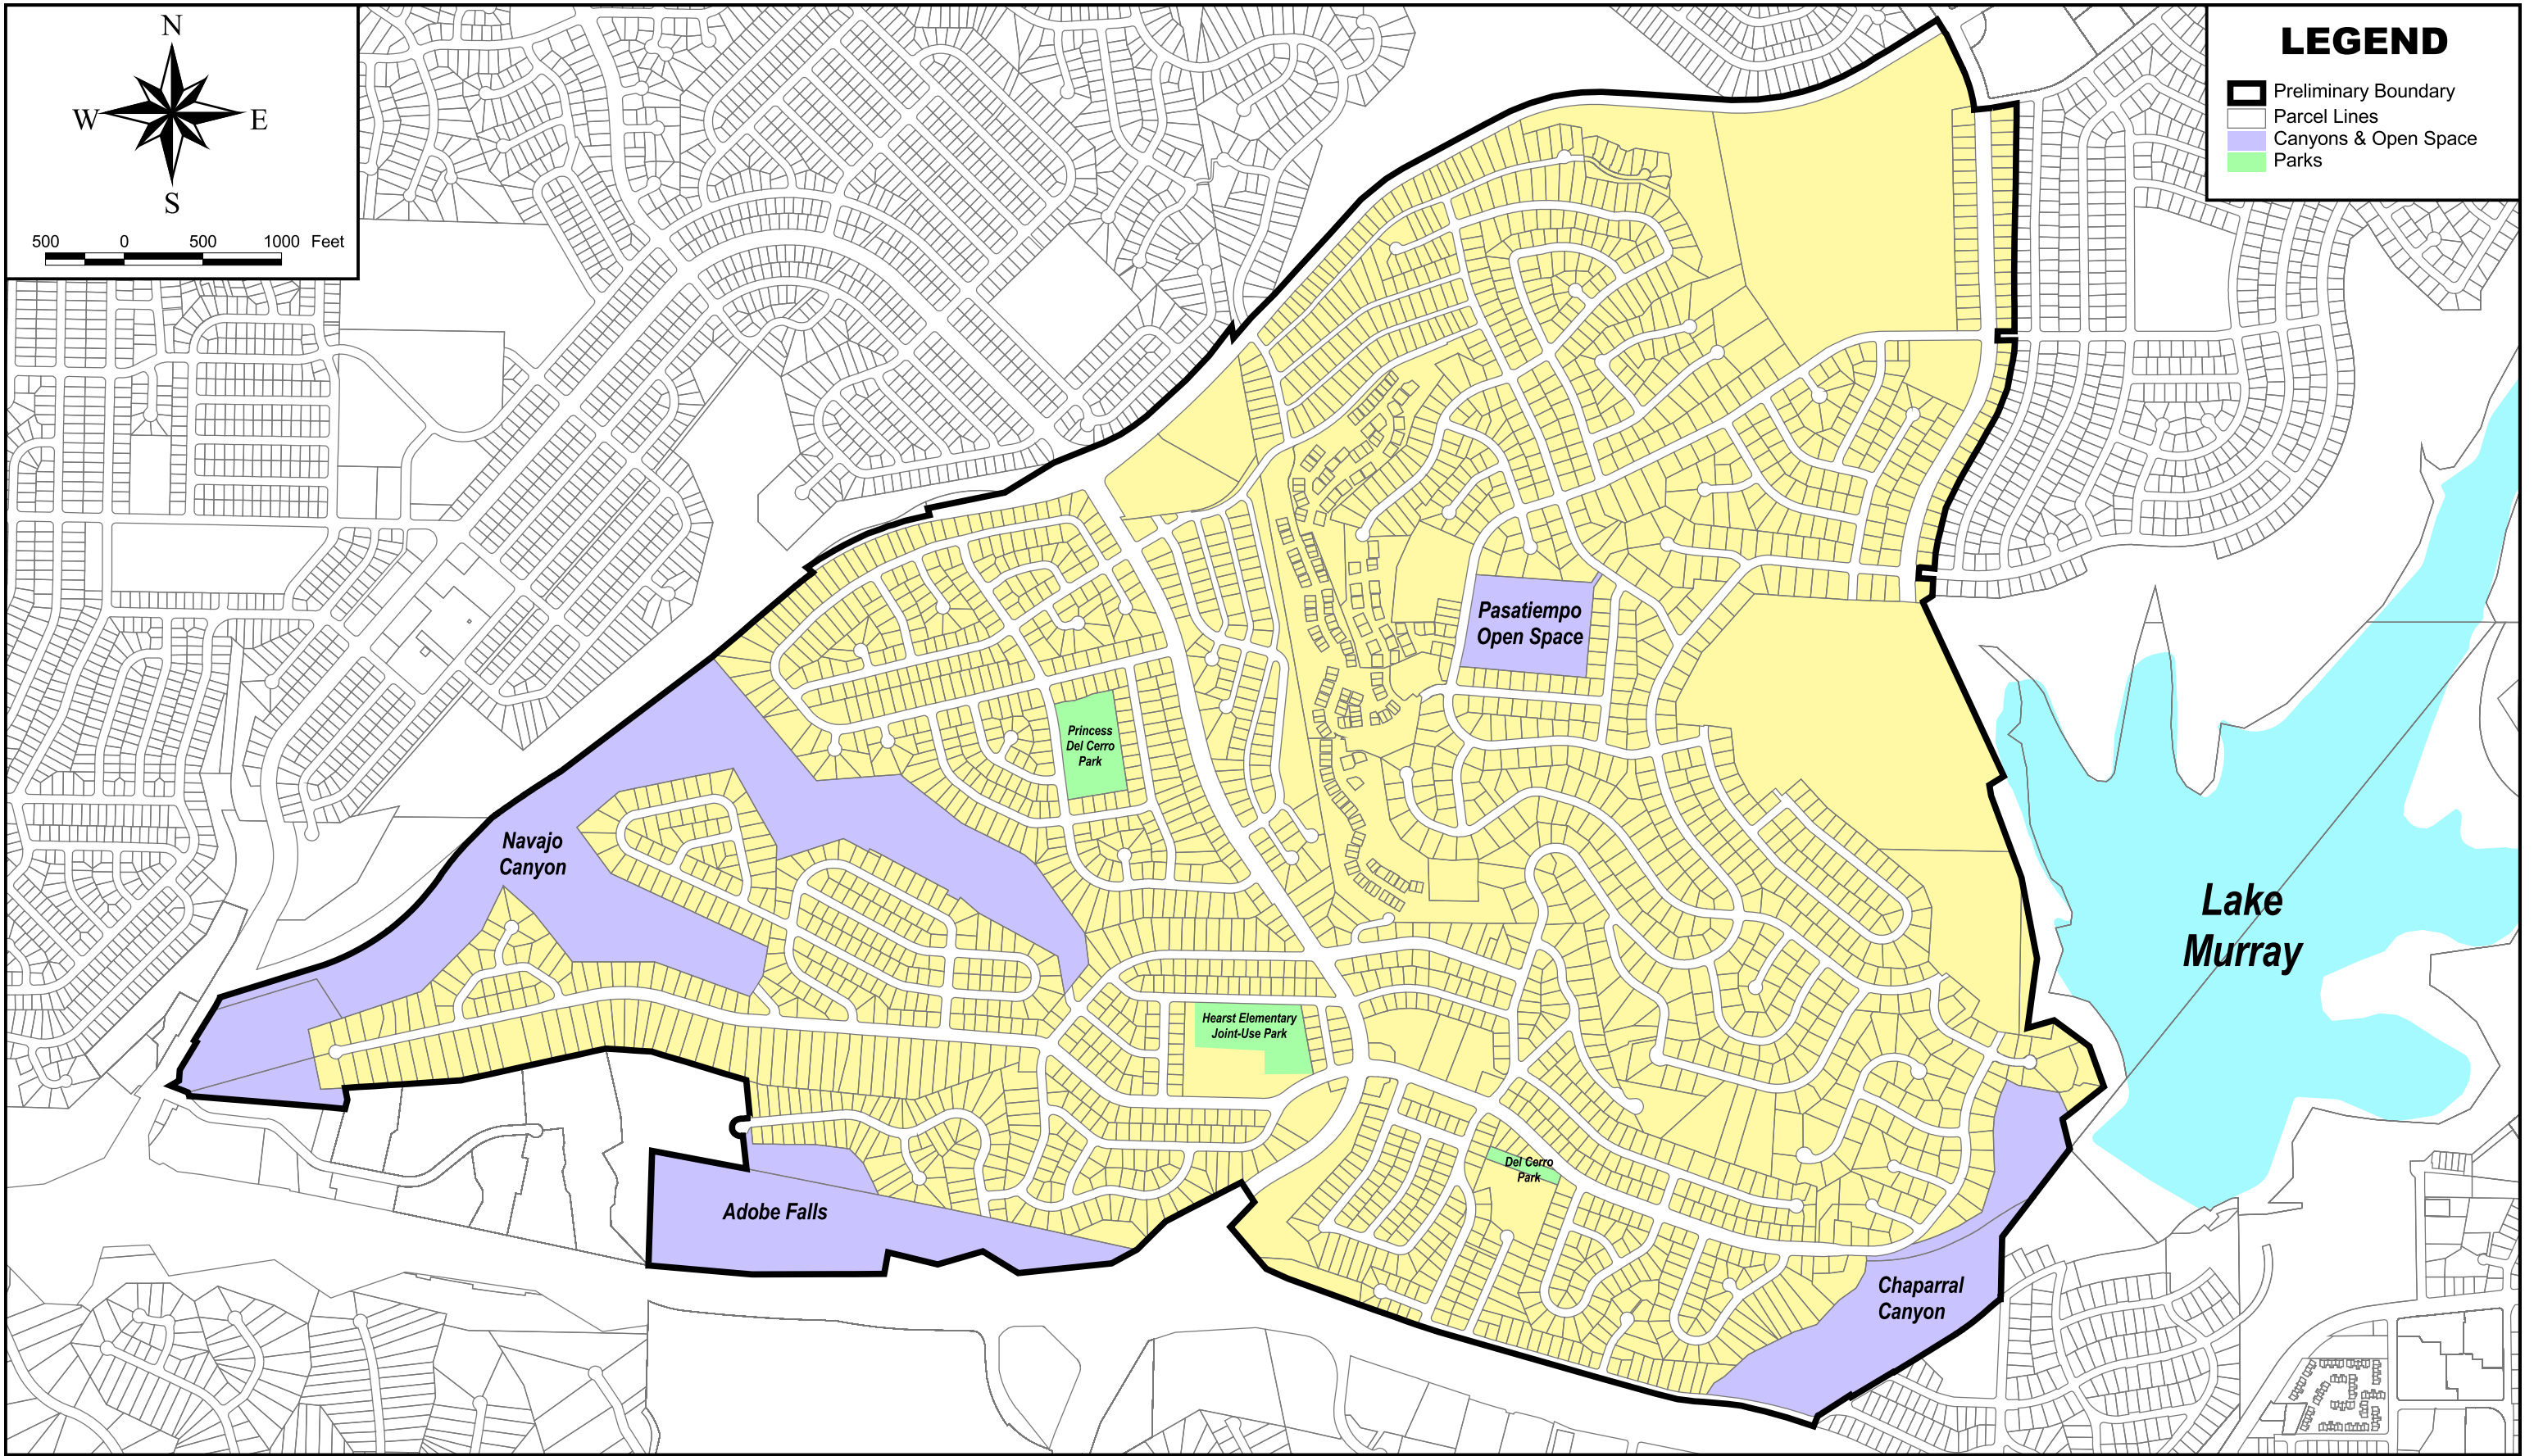

500 0 500 1000 Feet

LEGEND

- Preliminary Boundary
- Parcel Lines
- Canyons & Open Space
- Parks

**City of San Diego
Proposed Del Cerro M.A.D.
PRELIMINARY DISTRICT BOUNDARY**